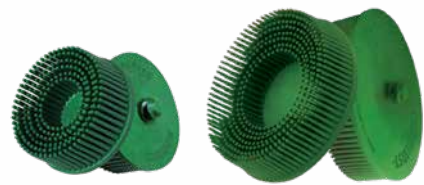

SUNBURST®

Abrasive Radial Bristle Discs by **Dedeco®**

E-Z^{Loc} BRUSHES

Designed for safer thick coating removal than traditional wire brushes, nylon brushes and surface conditioning discs. Achieve a consistent finish with light pressure without damaging the workpiece.

SAFE • CLEAN • EASY TO USE

UNIFORM FINISH • CONSISTENT MATERIAL REMOVAL • LONG LIFE

PART #	DESCRIPTION	DIA	QTY
63642597250	Ultra-Coarse 36 Grit	2"	10
63642597254		3"	10

PART #	DESCRIPTION	DIA	QTY
63642597251	Extra-Coarse 50 Grit	2"	10
63642597255		3"	10

PART #	DESCRIPTION	DIA	QTY
63642597252	Coarse 80 Grit	2"	10
63642597256		3"	10

PART #	DESCRIPTION	DIA	QTY
63642597253	Medium 120 Grit	2"	10
63642597257		3"	10

Quick release standard TR attachment enables fast and easy brush change.